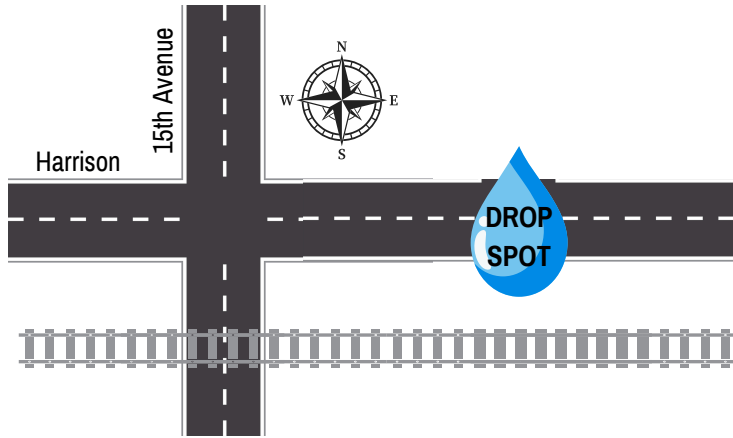

Collection Event Schedule

First Saturdays*
9AM - 12PM
All Summer Long

Harrison Gate
 1300 W Harrison St
 Phoenix, AZ 85007

Public Drop Offs

MAY 2025

S	M	T	W	T	F	S
27	28	29	30	1	2	3
4	5	6	7	8	9	10
11	12	13	14	15	16	17
18	19	20	21	22	23	24
25	26	27	28	29	30	31