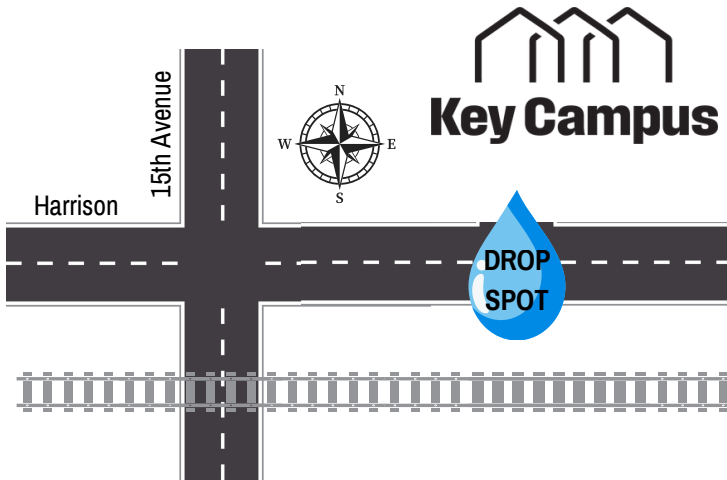

Collection Event Schedule

First Saturdays*
9AM - 12PM
All Summer Long

Harrison Gate
 1300 W Harrison St
 Phoenix, AZ 85007

Summer 2026 Collection Events

*July and September are Second Saturdays due to the 4th of July and Labor Day holidays